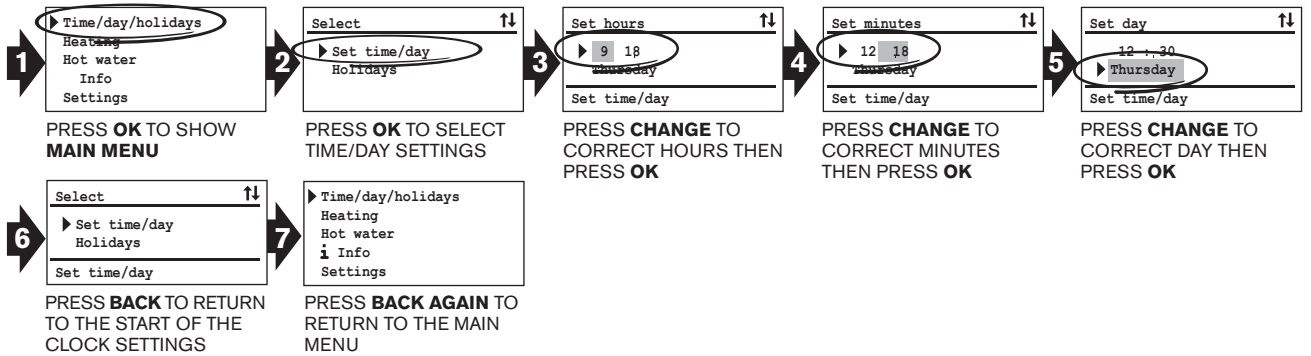

SETTING THE TEXT DISPLAY FOR THE RD i SERIES

SETTING THE 24HR CLOCK & DAY

SETTING THE CENTRAL HEATING

SETTING THE FIRST WEEKDAY ON / OFF PERIOD.

SETTING THE FIRST WEEKEND ON / OFF PERIOD.

ECONOMY CENTRAL HEATING TEMP.

SETTING THE ECONOMY TEMPERATURE (The boiler will override the timer to warm the rooms to the temperature set).

SETTING THE TEXT DISPLAY FOR THE RD i SERIES

SETTING THE HOT TAP WATER

SETTING THE FIRST WEEKDAY ON / OFF PERIOD.

SETTING THE FIRST WEEKEND ON / OFF PERIOD.

IMMEDIATE HOT TAP WATER

IMMEDIATE HOT TAP WATER

INFORMATION