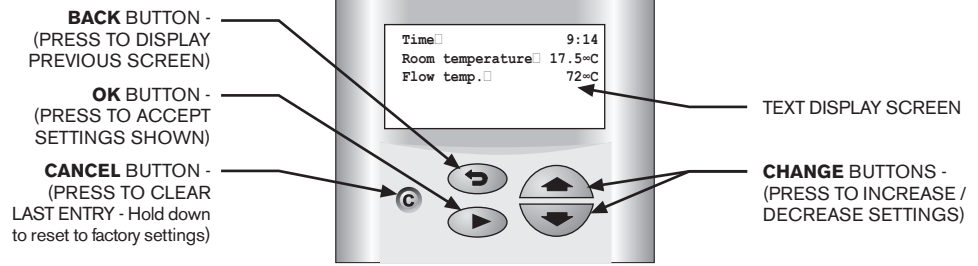

SETTING THE TEXT DISPLAY FOR THE RD i SERIES

SETTING THE 24HR CLOCK & DAY

SETTING THE CENTRAL HEATING

SETTING THE FIRST WEEKDAY ON / OFF PERIOD.

SETTING THE FIRST WEEKEND ON / OFF PERIOD.

ECONOMY CENTRAL HEATING TEMP.

SETTING THE ECONOMY TEMPERATURE (The boiler will override the timer to warm the rooms to the temperature set).

SETTING THE TEXT DISPLAY FOR THE RD i SERIES

SETTING THE HOT TAP WATER

SETTING THE FIRST WEEKDAY ON / OFF PERIOD.

SETTING THE FIRST WEEKEND ON / OFF PERIOD.

IMMEDIATE HOT TAP WATER

IMMEDIATE HOT TAP WATER

INFORMATION