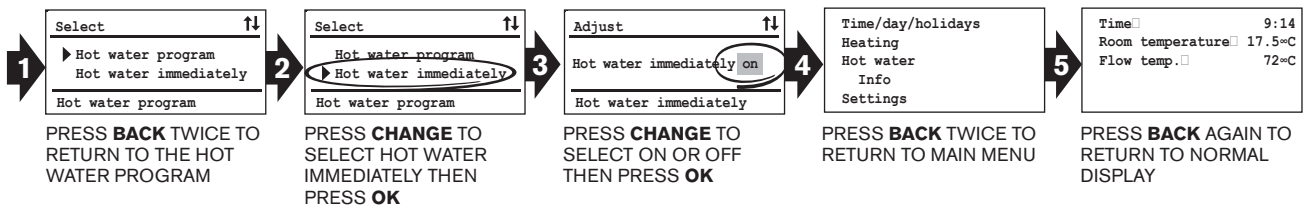

SETTING THE TEXT DISPLAY FOR THE RD i SERIES

SETTING THE 24HR CLOCK & DAY

SETTING THE CENTRAL HEATING

SETTING THE FIRST WEEKDAY ON / OFF PERIOD.

SETTING THE FIRST WEEKEND ON / OFF PERIOD.

ECONOMY CENTRAL HEATING TEMP.

SETTING THE ECONOMY TEMPERATURE (The boiler will override the timer to warm the rooms to the temperature set).

SETTING THE TEXT DISPLAY FOR THE RD i SERIES

SETTING THE HOT TAP WATER

SETTING THE FIRST WEEKDAY ON / OFF PERIOD.

SETTING THE FIRST WEEKEND ON / OFF PERIOD.

IMMEDIATE HOT TAP WATER

IMMEDIATE HOT TAP WATER

INFORMATION