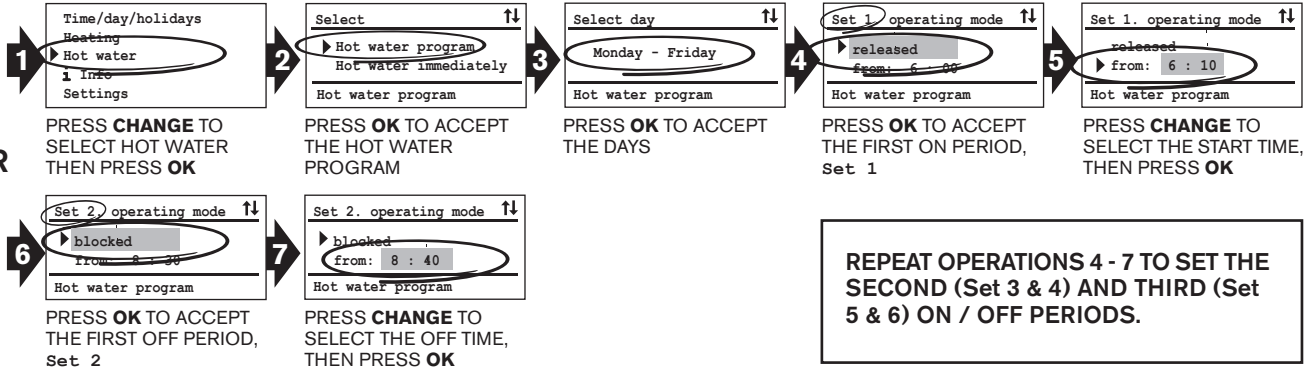

SETTING THE ECONOMY TEMPERATURE (The boiler will override the timer to warm the rooms to the temperature set).

SETTING THE TEXT DISPLAY FOR THE RD i SERIES

SETTING THE HOT TAP WATER

SETTING THE FIRST WEEKDAY ON / OFF PERIOD.

SETTING THE FIRST WEEKEND ON / OFF PERIOD.

IMMEDIATE HOT TAP WATER

IMMEDIATE HOT TAP WATER

INFORMATION