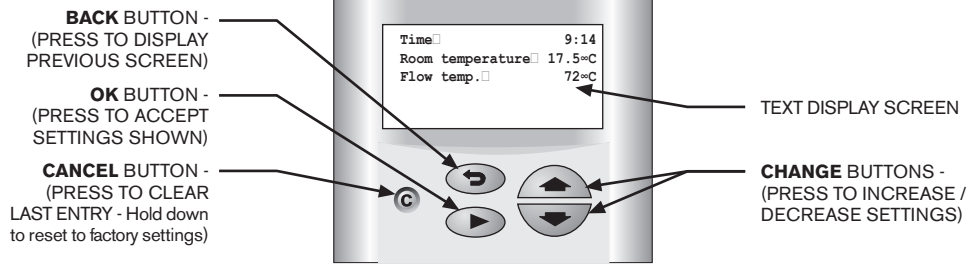

SETTING THE TEXT DISPLAY FOR THE RD i SERIES

SETTING THE 24HR CLOCK & DAY

SETTING THE CENTRAL HEATING

SETTING THE FIRST WEEKDAY ON / OFF PERIOD.

SETTING THE FIRST WEEKEND ON / OFF PERIOD.

ECONOMY CENTRAL HEATING TEMP.

SETTING THE ECONOMY TEMPERATURE (The boiler will override the timer to warm the rooms to the temperature set).

SETTING THE TEXT DISPLAY FOR THE RD i SERIES

SETTING THE HOT TAP WATER

SETTING THE FIRST WEEKDAY ON / OFF PERIOD.

SETTING THE FIRST WEEKEND ON / OFF PERIOD.

IMMEDIATE HOT TAP WATER

IMMEDIATE HOT TAP WATER

INFORMATION