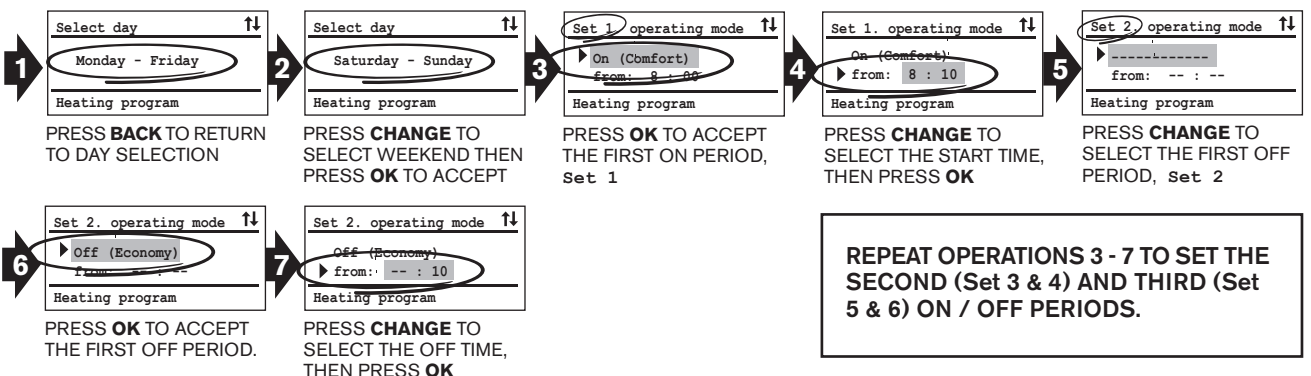

SETTING THE TEXT DISPLAY FOR THE RD i SERIES

SETTING THE 24HR CLOCK & DAY

SETTING THE CENTRAL HEATING

SETTING THE FIRST WEEKDAY ON / OFF PERIOD.

SETTING THE FIRST WEEKEND ON / OFF PERIOD.

ECONOMY CENTRAL HEATING TEMP.

SETTING THE ECONOMY TEMPERATURE (The boiler will override the timer to warm the rooms to the temperature set).

SETTING THE TEXT DISPLAY FOR THE RD i SERIES

SETTING THE HOT TAP WATER

SETTING THE FIRST WEEKDAY ON / OFF PERIOD.

SETTING THE FIRST WEEKEND ON / OFF PERIOD.

IMMEDIATE HOT TAP WATER

IMMEDIATE HOT TAP WATER

INFORMATION