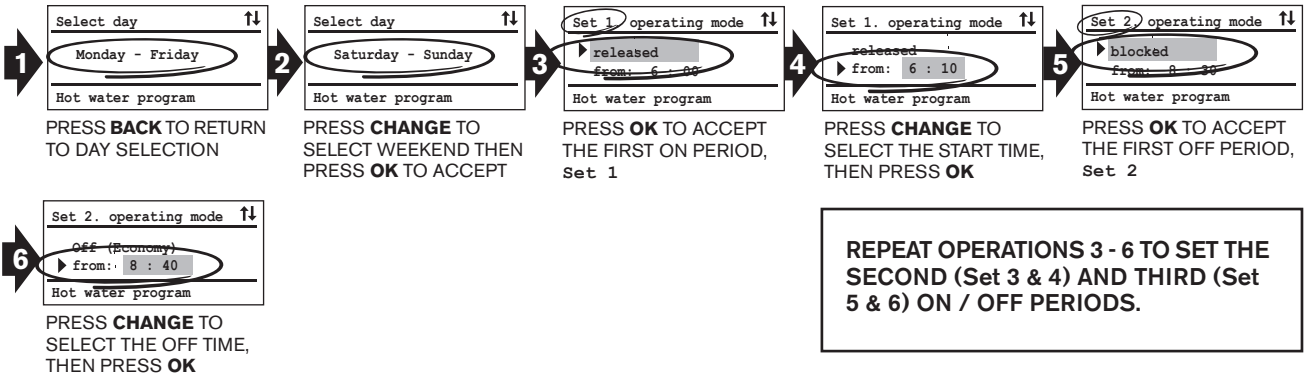

SETTING THE ECONOMY TEMPERATURE (The boiler will override the timer to warm the rooms to the temperature set).

SETTING THE TEXT DISPLAY FOR THE RD i SERIES

SETTING THE HOT TAP WATER

SETTING THE FIRST WEEKDAY ON / OFF PERIOD.

SETTING THE FIRST WEEKEND ON / OFF PERIOD.

IMMEDIATE HOT TAP WATER

IMMEDIATE HOT TAP WATER

INFORMATION