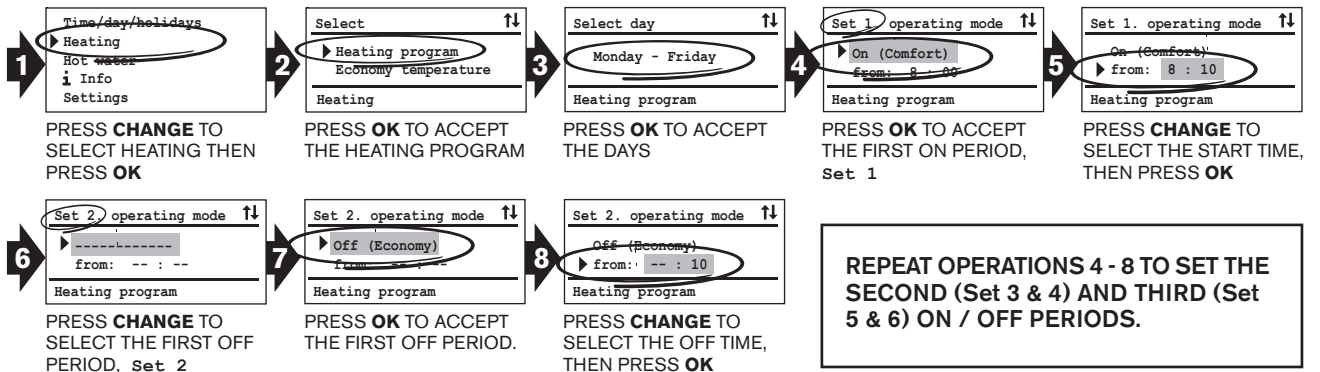

SETTING THE TEXT DISPLAY FOR THE RD i SERIES

SETTING THE 24HR CLOCK & DAY

SETTING THE CENTRAL HEATING

SETTING THE FIRST WEEKDAY ON / OFF PERIOD.

SETTING THE FIRST WEEKEND ON / OFF PERIOD.

ECONOMY CENTRAL HEATING TEMP.

SETTING THE ECONOMY TEMPERATURE (The boiler will override the timer to warm the rooms to the temperature set).

SETTING THE TEXT DISPLAY FOR THE RD i SERIES

SETTING THE HOT TAP WATER

SETTING THE FIRST WEEKDAY ON / OFF PERIOD.

SETTING THE FIRST WEEKEND ON / OFF PERIOD.

IMMEDIATE HOT TAP WATER

IMMEDIATE HOT TAP WATER

INFORMATION